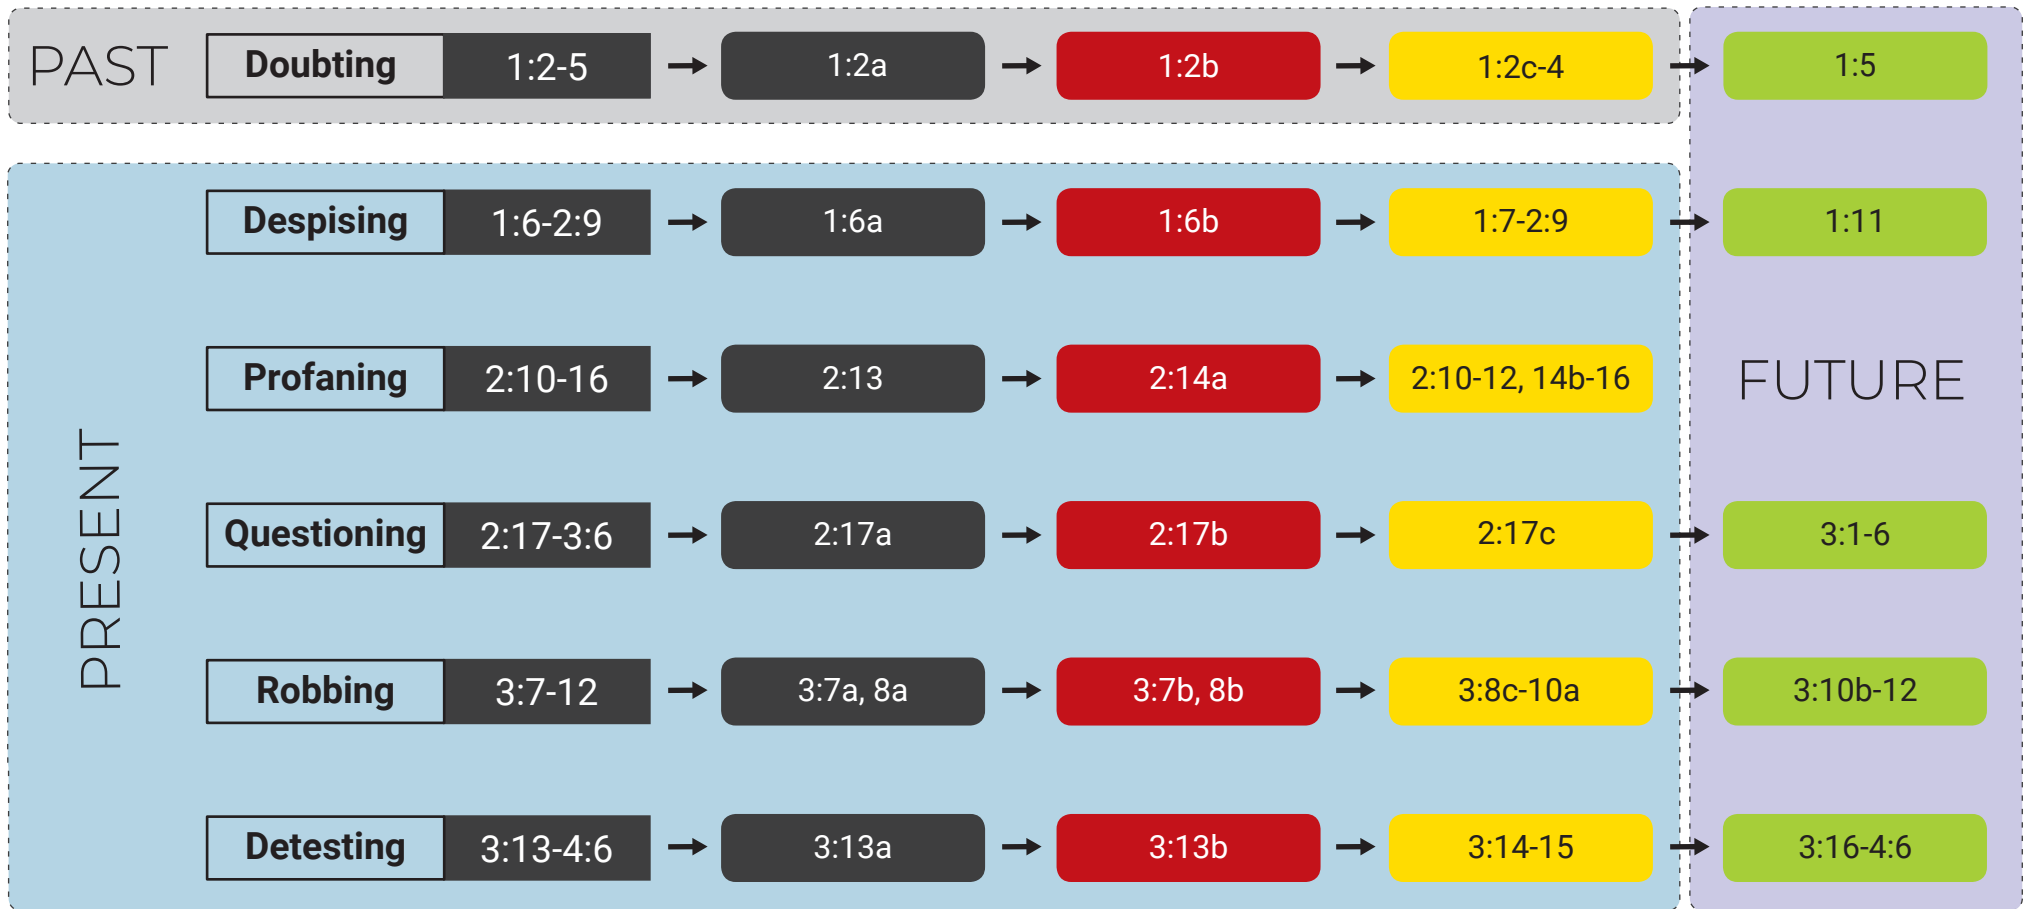

MALACHI OVERVIEW

"The oracle of the word of the LORD to Israel through Malachi." 1:1

Appeal to Backsliders

The divine dialogue in Malachi's prophecy was designed as an appeal to break through the barrier of Israel's disobedience and point to the final Messenger of the covenant - Jesus, the Messiah.