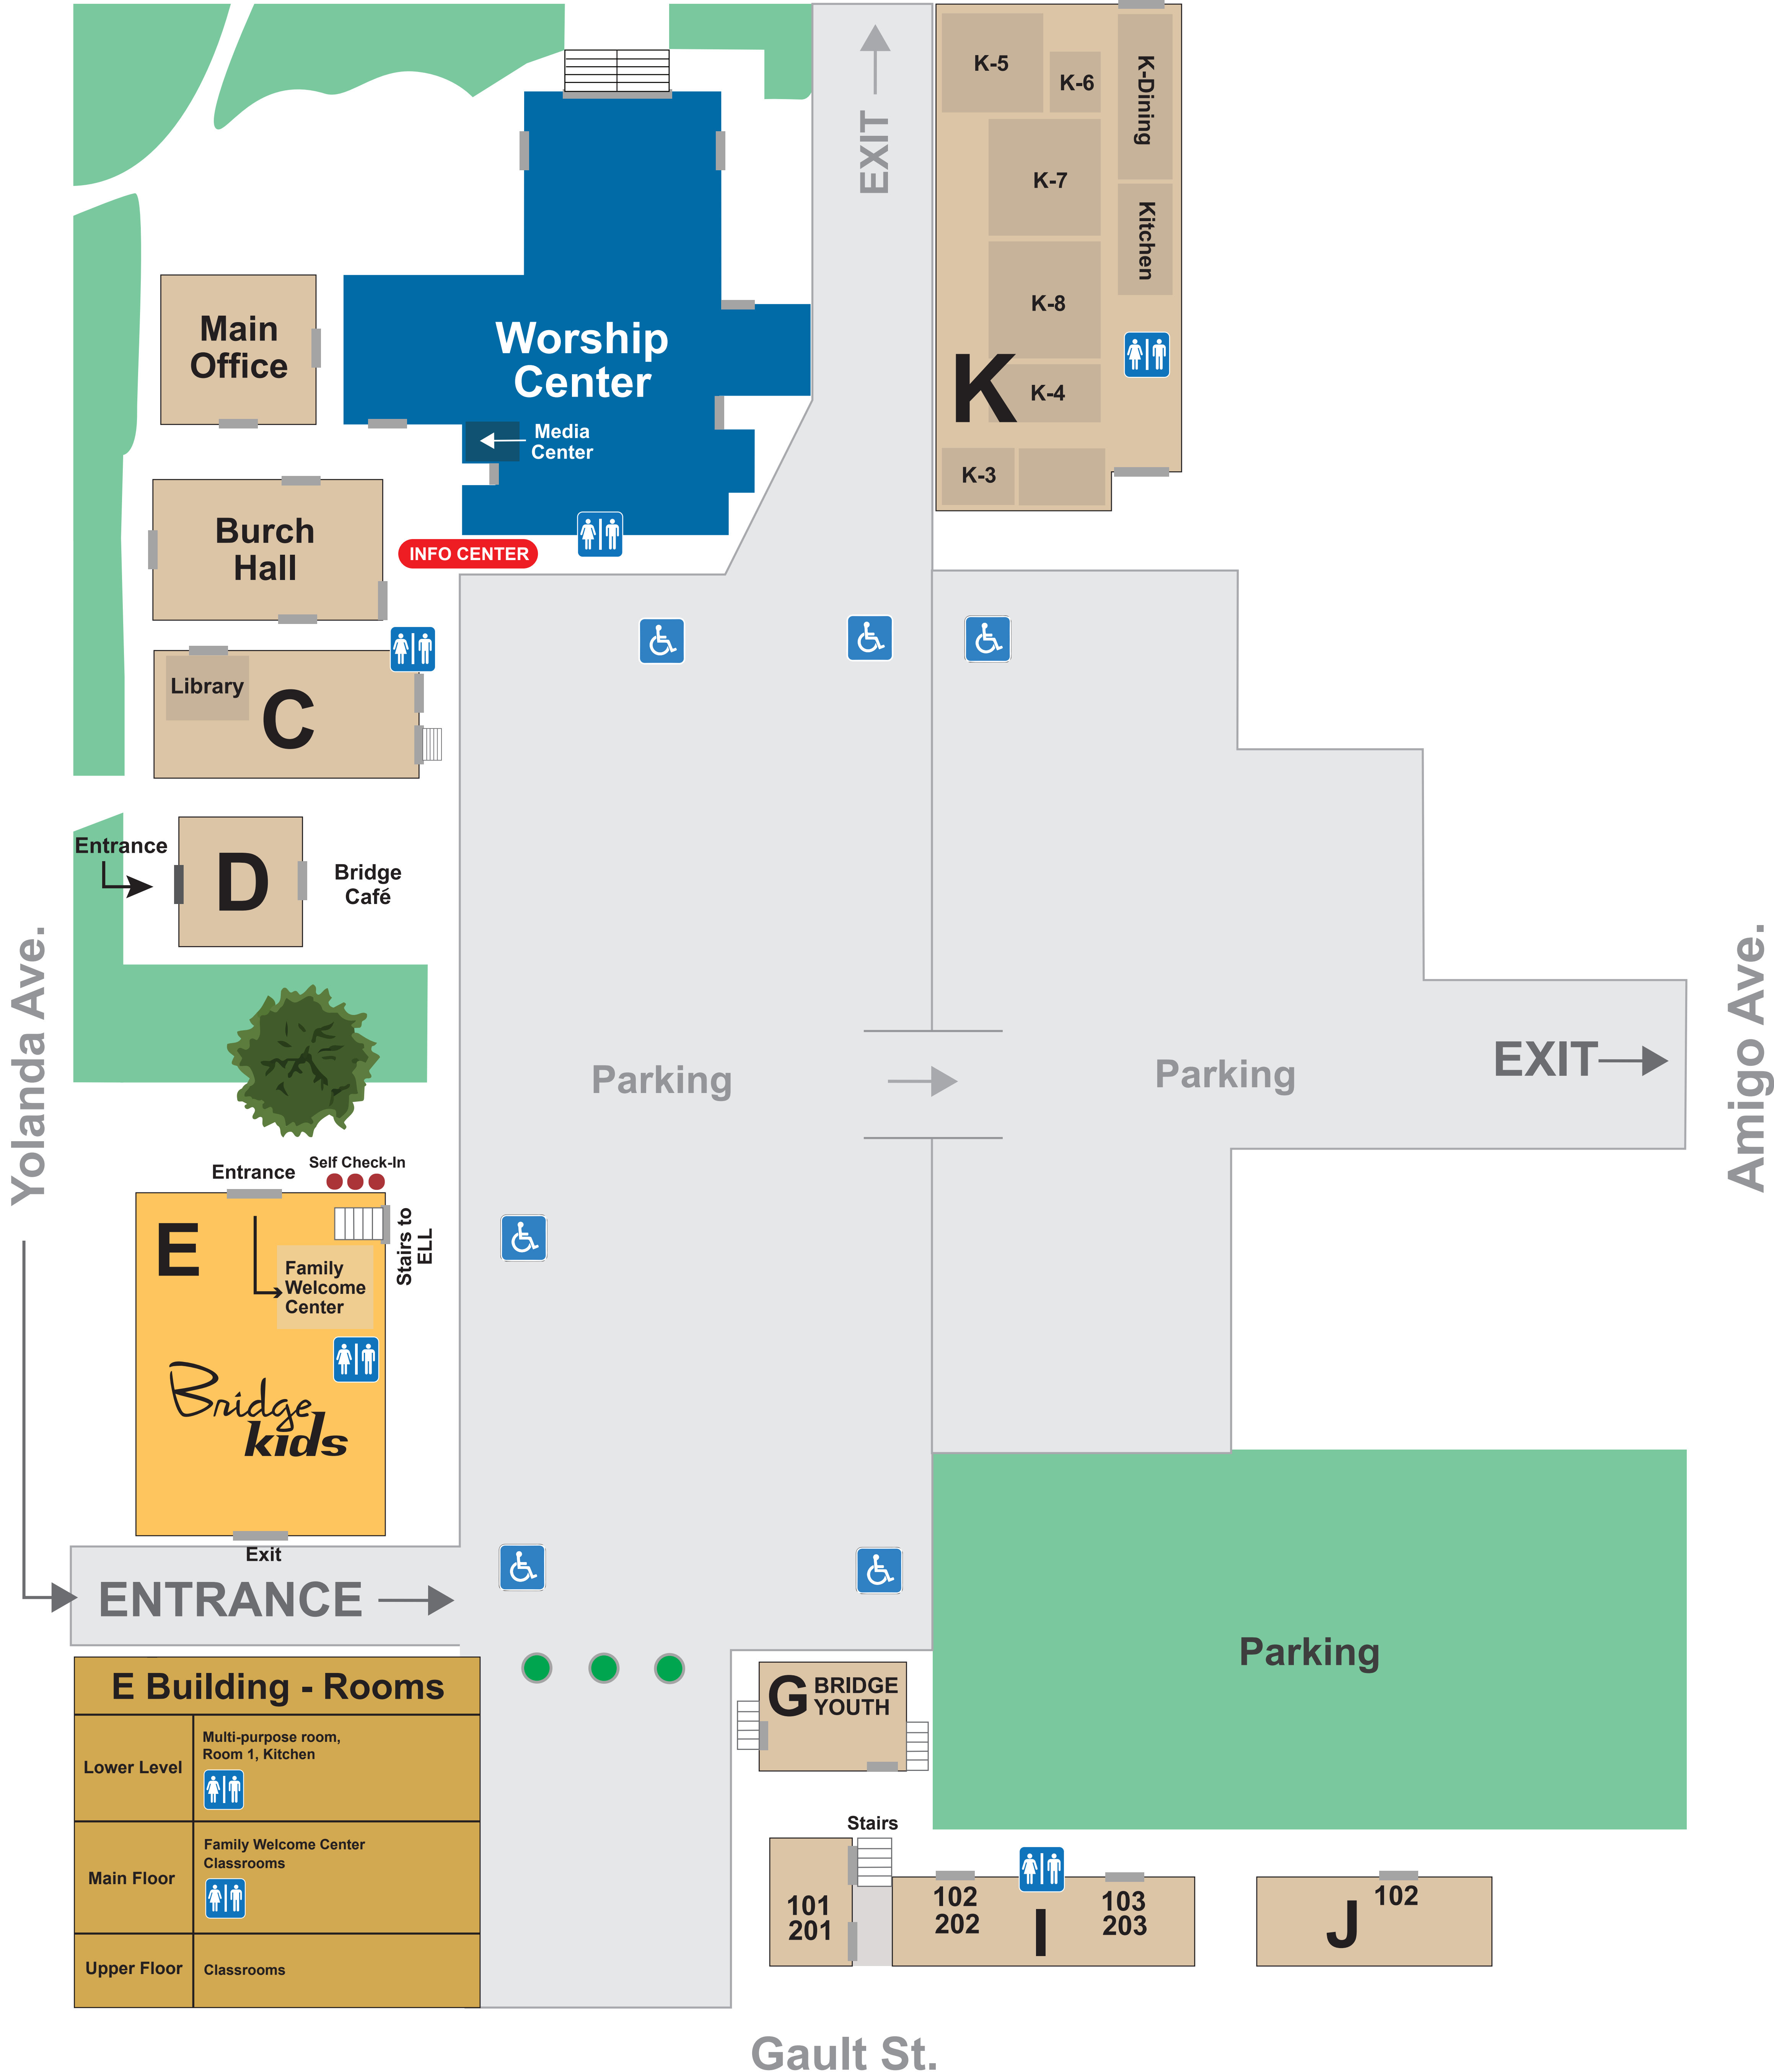

Sherman Way

Yolanda Ave.

Amigo Ave.

Gault St.

E Building - Rooms	
Lower Level	Multi-purpose room, Room 1, Kitchen ♿
Main Floor	Family Welcome Center Classrooms ♿
Upper Floor	Classrooms

The Bridge Bible Fellowship
 18644 Sherman Way, Reseda, CA 91335
 (818) 776-1500 www.tbbfchurch.org